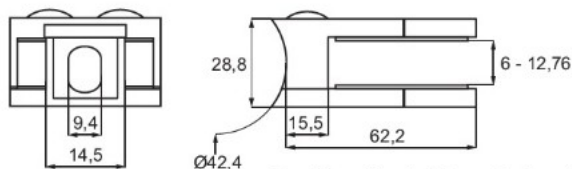

PRODUCT SHEET

Description:

Glass Clamp "Oval-L" 45x68x29mm, SS316-Brushed, \varnothing 42,4mm Tube, 6-12,76mm Glass Thickness, No Safety Pin & No Cushions, (Cushion Model B) Max Load Capacity Pr.Pcs: 25Kg

Item number:

22.10.622-0

Units	Box	Carton	HS Code	Barcode
Pcs.	4	40	8302419000	
				5704866476539

SS-316 # 22.10.622-0
SS-304 # 22.10.622-9

Cushions for stainless steel models

MODEL „B”	Glass thickness	Glass Type	Cushion mm	Item No.:
	6	mono	2 x 6,32	22.10.629-0
	6,76	Lam.	2 x 5,80	22.10.628-0
	8	mono	2 x 5,25	22.10.627-0
	8,76	Lam.	2 x 4,80	22.10.626-0
	10	mono	2 x 4,23	22.10.625-0
	10,76	Lam.	2 x 3,75	22.10.624-0
	12	mono	2 x 3,72	22.10.624-5
	12,76	Lam.	2 x 3,72	22.10.624-6