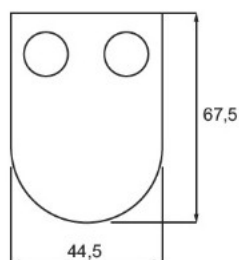

PRODUCT SHEET

Description:

Glass Clamp "Oval-L" 45x68x29mm, SS316-Brushed, \varnothing 42,4mm Tube, 6-12,76mm Glass Thickness, No Safety Pin & No Cushions, (Cushion Model B) Max Load Capacity Pr.Pcs: 25Kg

Item number:

22.10.622-0

Units	Box	Carton	HS Code	Barcode
Pcs.	4	40	8302419000	
				5704866476539

SS-316 # 22.10.622-0
SS-304 # 22.10.622-9

Cushions for stainless steel models

MODEL „B”	Glass thickness	Glass Type	Cushion mm	Item No.:
	6	mono	2 x 6,32	22.10.629-0
	6,76	Lam.	2 x 5,80	22.10.628-0
	8	mono	2 x 5,25	22.10.627-0
	8,76	Lam.	2 x 4,80	22.10.626-0
	10	mono	2 x 4,23	22.10.625-0
	10,76	Lam.	2 x 3,75	22.10.624-0
	12	mono	2 x 3,72	22.10.624-5
	12,76	Lam.	2 x 3,72	22.10.624-6